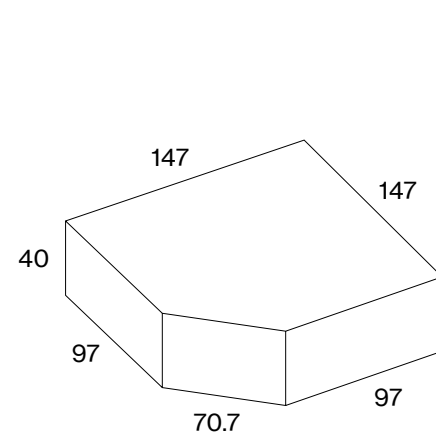

Corner / gloss

Designer:Teruhiro Yanagihara Studio
Product Number: CRG

(Left) CRG-035 / 150BM
(Middle) CRM-032 / 150CMB
(Right) CRM-030 / 150CM

CRG-035 / 150CM

CRG-030 / 150BM

CRG-032 / 150CMB

Corner / gloss

Designer:Teruhiro Yanagihara Studio
Product Number: CRG

Specification

Product name | Product code: Corner | CRG

Category: Order

Material: B I / Porcelain / Glazed

Surface colour: Single colour

Surface profile: Flat

Bathroom floor × Exterior wall ◎ Exterior floor ×

Frost resistance ◎

Format

Dimensions	Actual dimensions	Thickness	Quantity/sqm	Pieces/box	sqm/box	Weight (kg)/box
150BM	(147+40)×147	9	6.7	14	2.10	9.0
150CM	(97+70.7+97)×147	9	6.7	10	1.50	9.0
150CMB	(147+40)×(97+70.7+97)×147	9	1	4	4.00	3.0

150BM

150CM

150CMB

Corner / gloss

Designer:Teruhiro Yanagihara Studio
Product Number: CRG

仕様

製品名 | 製品記号 : Corner | CRG

生産区分 : 注文品