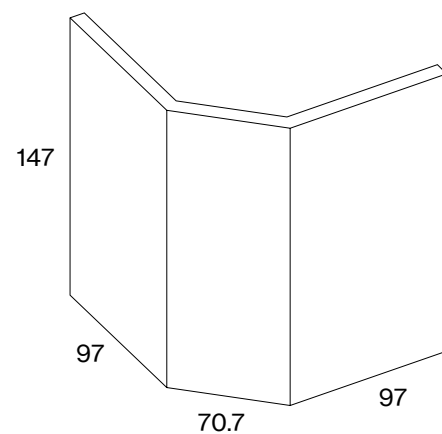

Designer:Teruhiro Yanagihara Studio
Product Number: CRG

Specification

Product name | Product code: Corner | CRG

Category: Order

Material: B I / Porcelain / Glazed

Surface colour: Single colour

Surface profile: Flat

Bathroom floor × Exterior wall ◎ Exterior floor ×

Frost resistance ◎

Format

Dimensions	Actual dimensions	Thickness	Quantity/sqm	Pieces/box	sqm/box	Weight (kg)/box
150BM	(147+40)×147	9	6.7	14	2.10	9.0
150CM	(97+70.7+97)×147	9	6.7	10	1.50	9.0
150CMB	(147+40)×(97+70.7+97)×147	9	1	4	4.00	3.0

150BM

150CM

150CMB

Corner / gloss

Designer:Teruhiro Yanagihara Studio
Product Number: CRG

仕様

製品名 | 製品記号 : Corner | CRG

生産区分 : 注文品