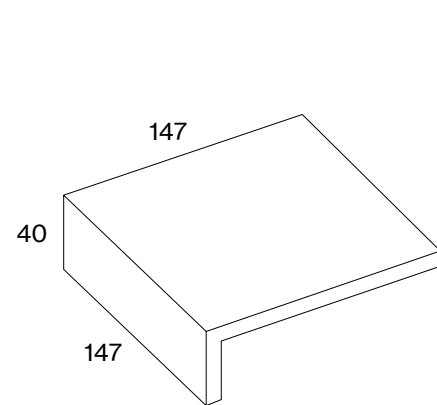

Designer:Teruhiro Yanagihara Studio
Product Number: CRG

Specification

Product name | Product code: Corner | CRG

Category: Order

Material: B I / Porcelain / Glazed

Surface colour: Single colour

Surface profile: Flat

Without grouting: Flatten 5mm notched

Standard joint width: 3mm

Grouting method: Grouting

*DQZ : Modified silicone one-component reaction-curing elastic adhesive

Installation area

Interior wall ◎ Interior floor × Bathroom wall ◎

Bathroom floor × Exterior wall ◎ Exterior floor ×

Frost resistance ◎

Format

Dimensions	Actual dimensions	Thickness	Quantity/sqm	Pieces/box	sqm/box	Weight (kg)/box
150BM	(147+40)×147	9	6.7	14	2.10	9.0
150CM	(97+70.7+97)×147	9	6.7	10	1.50	9.0
150CMB	(147+40)×(97+70.7+97)×147	9	1	4	4.00	3.0